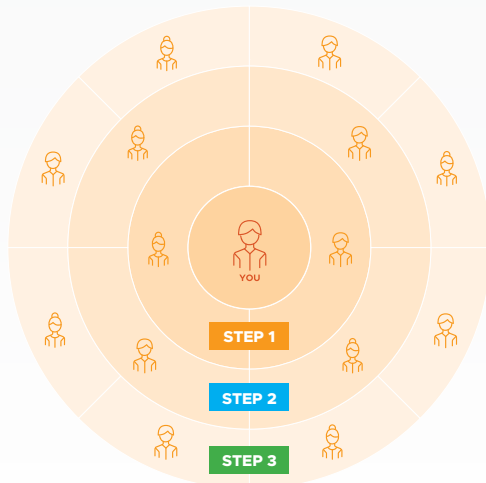

HERE'S HOW IT WORKS

	START UP PACK (€359) 10% OFF	PREMIUM PACK (€599) 20% OFF	DIAMOND PACK (€899) 13% OFF
STEP 1 ENROLL 2 NEW IBOS	FAST START BONUS €24 (€12 X 2 IBOS) SIMPLICITY BONUS €48 (€24 X 2 IBOS)	FAST START BONUS €48 (€24 X 2 IBOS) SIMPLICITY BONUS €96 (€48 X 2 IBOS)	FAST START BONUS €72 (€36 X 2 IBOS) SIMPLICITY BONUS €144 (€72 X 2 IBOS)
STEP 2 TEACH YOUR 2 NEW IBOS TO DO THE SAME	DUPLICATION BONUS #1 €144 (€36 X 4 IBOS)	DUPLICATION BONUS #1 €288 (€72 X 4 IBOS)	DUPLICATION BONUS #1 €432 (€108 X 4 IBOS)
STEP 3 DUPLICATE	DUPLICATION BONUS #2 €360 (€45 X 8 IBOS)	DUPLICATION BONUS #2 €720 (€90 X 8 IBOS)	DUPLICATION BONUS #2 €960 (€120 X 8 IBOS)
YOUR INCOME POTENTIAL	€576	€1.152	€1.608
COMPLETE IN 25 DAYS!	ACCELERATION BONUS €280	LIMITED TIME ACCELERATION BONUS €1.000 ~~(€560)~~	ACCELERATION BONUS €840
YOUR INCOME POTENTIAL	€856	€2.152	€2.448